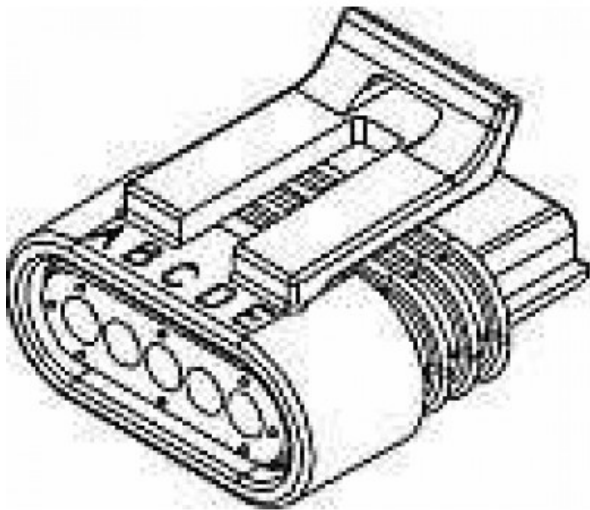

# Metri-Pack 150.2 5 Way Black Sealed Female Connector Assembly

**Brand:** Delphi Technologies

**Product Code:** 12162825

**Availability:** 7 Days

**Weight:** 0.01kg

**Dimensions:** 2.00cm x 1.00cm x 1.00cm

## Short Description

Pull to seat Metripack connector. Suits IGN1A hi power ignition coils. Use with 12191054 female terminals.

## Description

Family: Metri-Pack

Series: 1.5

Cavities: 5

Terminal(s) blade size 1.5

[mm]:

Sealed: Sealed

Gender: Female

Temperature range [ $\hat{a},f$ ]: -40 to 125

Material: Nylon

Weight [g]: 5.47

Color: Black

ELV compliant: Yes

RoHs compliant: Yes

This is a pull to seat connector so the wire must be fed through the connector before terminating then pull back in.