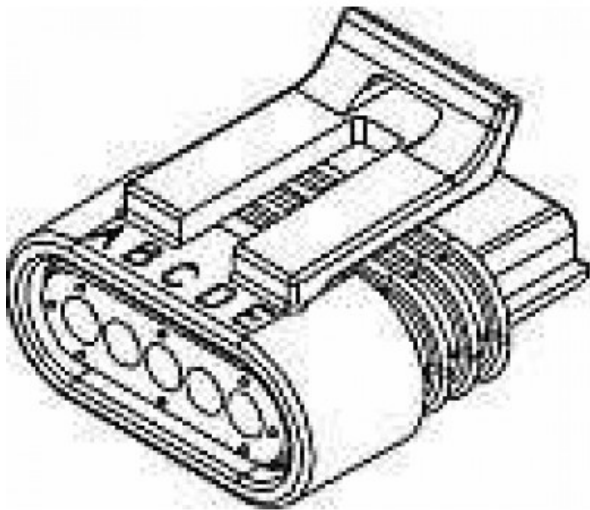

# Metri-Pack 150.2 5 Way Black Sealed Female Connector Assembly

**Brand:** Delphi Technologies

**Product Code:** 12162825

**Availability:** 7 Days

**Weight:** 0.01kg

**Dimensions:** 2.00cm x 1.00cm x 1.00cm

## Short Description

Pull to seat Metri-pack connector. Suits IGN1A hi power ignition coils. Use with 12191054 female terminals.

## Description

Family: Metri-Pack

Series: 1.5

Cavities: 5

Terminal(s) blade size 1.5

[mm]:

Sealed: Sealed

Gender: Female

Temperature range [ $\hat{a},f$ ]: -40 to 125

Material: Nylon

Weight [g]: 5.47

Color: Black

ELV compliant: Yes

RoHs compliant: Yes

This is a pull to seat connector so the wire must be fed through the connector before terminating then pull back in.