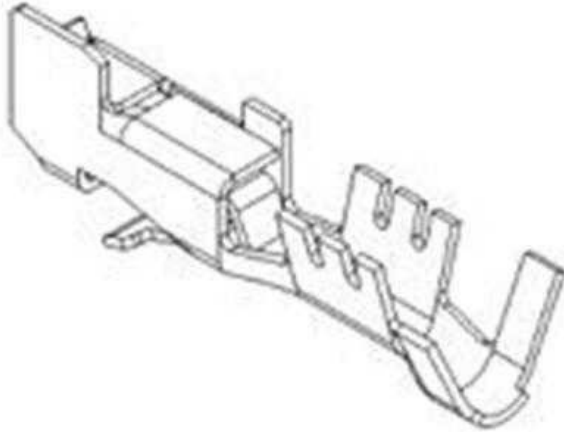

# Metripack 150.2 Pull To Seat Female Terminal (20-24AWG wire)

**Brand:** Delphi Technologies

**Product Code:** 12124076

**Availability:** 7 Days

**Weight:** 0.01kg

**Dimensions:** 1.00cm x 1.00cm x 1.00cm

## Short Description

Metri-Pack 150.2 Female Unsealed Tin Plating Tang Terminal, Cable Range 0.35 - 0.50 mm<sup>2</sup>

## Description

|  |            |
|--|------------|
| Product Type:  | Terminal   |
| Status:  | Active     |
| Blade size [mm]:                                     | 1.5        |
| Terminal family:                                     | Metri-Pack |
| Series:  | 150.2      |
| Gender:  | Female     |
| Sealed:  | Unsealed   |
| Plating:   | Tin        |
| Minimum Cable Core Cross Section [mm <sup>2</sup> ]: | 0.35       |
| Maximum Cable Core Cross Section [mm <sup>2</sup> ]: | 0.50       |