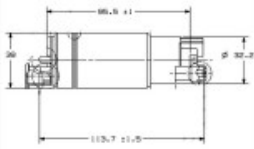

Dimensions

Characteristic Data

Notes