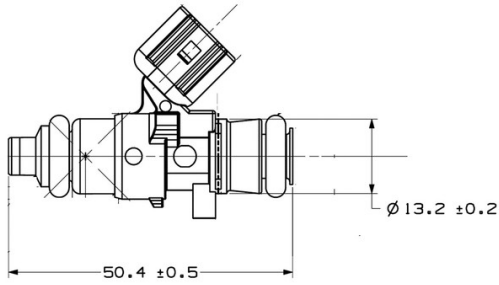

Bosch EV14 731cc Injector Short Body

Brand: Bosch Motorsport

Product Code: BOS0280158290

Availability: 7 Days

Weight: 0.10kg

Dimensions: 5.00cm x 1.00cm x 1.00cm

Price: \$123.75

Short Description

Short bodied 731cc/min with single cone spray pattern.

Description

Short bodied 731cc/min with single cone spray pattern.

Specifications

- 731cc/min = 500g/min = 66lb/hr @ 3bar
- Single cone spray - 60degree cone
- Compact body length
- Regular tip nozzle
- 12 ohm resistance
- USCAR connector
- E85 compatible

Technical Drawing

731cc/min EV14 Injector

- 731cc/min = 500g/min = 66lb/hr @ 3bar
- Single cone spray
- Compact body length, Regular tip nozzle
- 12 ohm resistance
- E85 compatible

Pinout

USCAR
connector

Dimensions

Notes

Spray angle : $\alpha = 60^\circ$ | Diameter : Top Oring = 14.54 mm, Bottom Oring = 14.4 mm
Mating Connector : USCAR