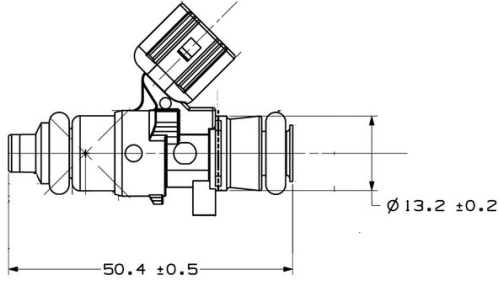

Bosch EV14 731cc Injector Short Body

Brand: Bosch Motorsport

Product Code: BOS0280158290

Availability: 7 Days

Weight: 0.10kg

Dimensions: 5.00cm x 1.00cm x 1.00cm

Price: \$123.75

Short Description

Short bodied 731cc/min with single cone spray pattern.

Description

Short bodied 731cc/min with single cone spray pattern.

Specifications

- 731cc/min = 500g/min = 66lb/hr @ 3bar
- Single cone spray - 60degree cone
- Compact body length
- Regular tip nozzle
- 12 ohm resistance
- USCAR connector
- E85 compatible

Technical Drawing

731cc/min EV14 Injector

- 731cc/min = 500g/min = 66lb/hr @ 3bar
- Single cone spray
- Compact body length, Regular tip nozzle
- 12 ohm resistance
- E85 compatible

Pinout

USCAR
connector

Dimensions

Notes

Spray angle : $\alpha = 60^\circ$ | Diameter : Top Oring = 14.54 mm, Bottom Oring = 14.4 mm
Mating Connector : USCAR