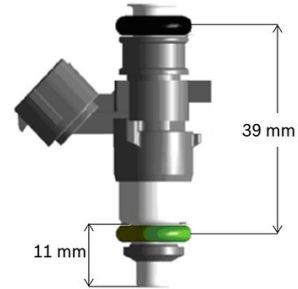

Bosch EV14 731cc Injector Short Body

Brand: Bosch Motorsport

Product Code: BOS0280158290

Availability: 7 Days

Weight: 0.10kg

Dimensions: 5.00cm x 1.00cm x 1.00cm

Price: \$123.75

Short Description

Short bodied 731cc/min with single cone spray pattern.

Description

Short bodied 731cc/min with single cone spray pattern.

Specifications

- 731cc/min = 500g/min = 66lb/hr @ 3bar
- Single cone spray - 60degree cone
- Compact body length
- Regular tip nozzle
- 12 ohm resistance
- USCAR connector
- E85 compatible

Technical Drawing

731cc/min EV14 Injector

- 731cc/min = 500g/min = 66lb/hr @ 3bar
- Single cone spray
- Compact body length, Regular tip nozzle
- 12 ohm resistance
- E85 compatible

Pinout

USCAR
connector

Dimensions

Notes

Spray angle : $\alpha = 60^\circ$ | Diameter : Top Oring = 14.54 mm, Bottom Oring = 14.4 mm
Mating Connector : USCAR