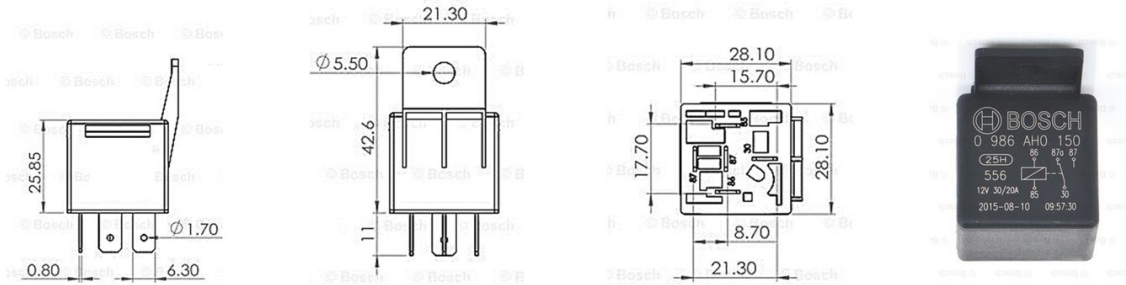

Bosch Changeover Mini Relay 30A

Brand: Bosch Motorsport

Product Code: BOS0986AH0150

Availability: In Stock

Weight: 0.10kg

Dimensions: 5.00cm x 2.00cm x 2.00cm

Price: \$16.23

Short Description

Bosch Changeover Mini Relay 30A. Commonly used for high/low beam headlight switching.

Description

Mini relay, 12V 30A

- Number of Poles : 5
- Rated Current : 30 A
- Nominal Voltage : 12 V
- Temperature range : -40 - 100 °C

Dimensions

Installation Notes