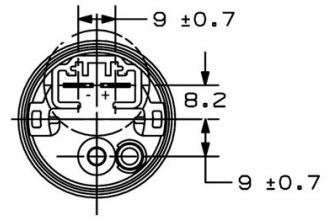

Bosch 225lph In Tank Fuel Pump 0580464100

Brand: Bosch Motorsport
Product Code: BOS0580464100
Availability: In Stock
Weight: 1.00kg
Dimensions: 15.00cm x 15.00cm x 5.00cm

Price: \$260.00

Short Description

A great choice for in tank EFI installations and also as a handy upgrade for many OEM fuel tank modules.

Description

- >225l/h @ 4bar
- In-tank pump
- 38mm diameter body

>225l/h @4bar In-tank Fuel Pump

0 580 454 100

- >225l/h @ 4bar
- In-tank pump
- 38mm diameter body
- Draws ~12.5A @ 5.5bar
- Male outlet fitting to suit 8mm ID
- 11mm OD inlet port

Electrical Connection

Dimensions

Characteristic Data

See description. For further details contact Bosch Motorsport