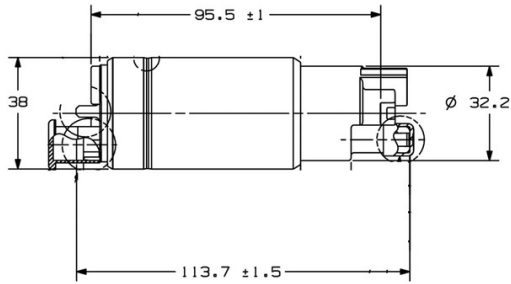

Bosch 225lph In Tank Fuel Pump 0580464100

Brand: Bosch Motorsport
Product Code: BOS0580464100
Availability: In Stock
Weight: 1.00kg
Dimensions: 15.00cm x 15.00cm x 5.00cm

Price: \$260.00

Short Description

A great choice for in tank EFI installations and also as a handy upgrade for many OEM fuel tank modules.

Description

- >225l/h @ 4bar
- In-tank pump
- 38mm diameter body

>225l/h @4bar In-tank Fuel Pump

0 580 454 100

- >225l/h @ 4bar
- In-tank pump
- 38mm diameter body
- Draws ~12.5A @ 5.5bar
- Male outlet fitting to suit 8mm ID
- 11mm OD inlet port

Electrical Connection

Dimensions

Characteristic Data

See description. For further details contact Bosch Motorsport