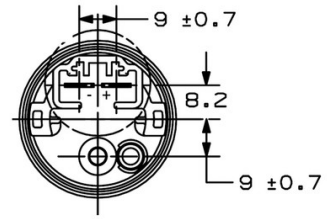

Bosch 225lph In Tank Fuel Pump 0580464100

Brand: Bosch Motorsport
Product Code: BOS0580464100
Availability: In Stock
Weight: 1.00kg
Dimensions: 15.00cm x 15.00cm x 5.00cm

Price: \$260.00

Short Description

A great choice for in tank EFI installations and also as a handy upgrade for many OEM fuel tank modules.

Description

- >225l/h @ 4bar
- In-tank pump
- 38mm diameter body

>225l/h @4bar In-tank Fuel Pump

0 580 454 100

- >225l/h @ 4bar
- In-tank pump
- 38mm diameter body
- Draws ~12.5A @ 5.5bar
- Male outlet fitting to suit 8mm ID
- 11mm OD inlet port

Electrical Connection

Dimensions

Characteristic Data

See description. For further details contact Bosch Motorsport